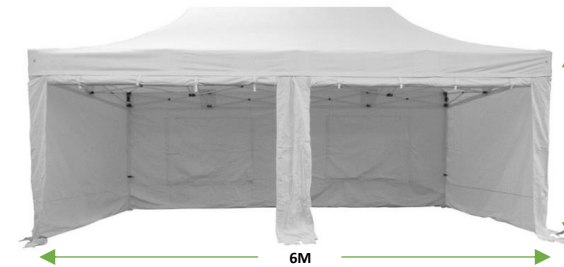

Marquee dimensions are displayed as **width x depth**. Width refers to the amount of available customer serving space.

- 3m x 3m marquee
- 6m x 3m marquee

Hire inclusions:

- White marquee with a middle wall to separate stall sites.
 - Retail and information front wall open only.
- Power supply:
 - 3m x 3m marquee – 1 x 10amps + 1 x light
 - 6m x 3m marquee – 2 x 10amps + 2 x lights
- Festival operations and market manager support.

Size reference:

- 3m x 3m – blue arrows
- 6m x 3m – green arrows

Considerations:

All equipment/furniture/products must fit inside your marquee.